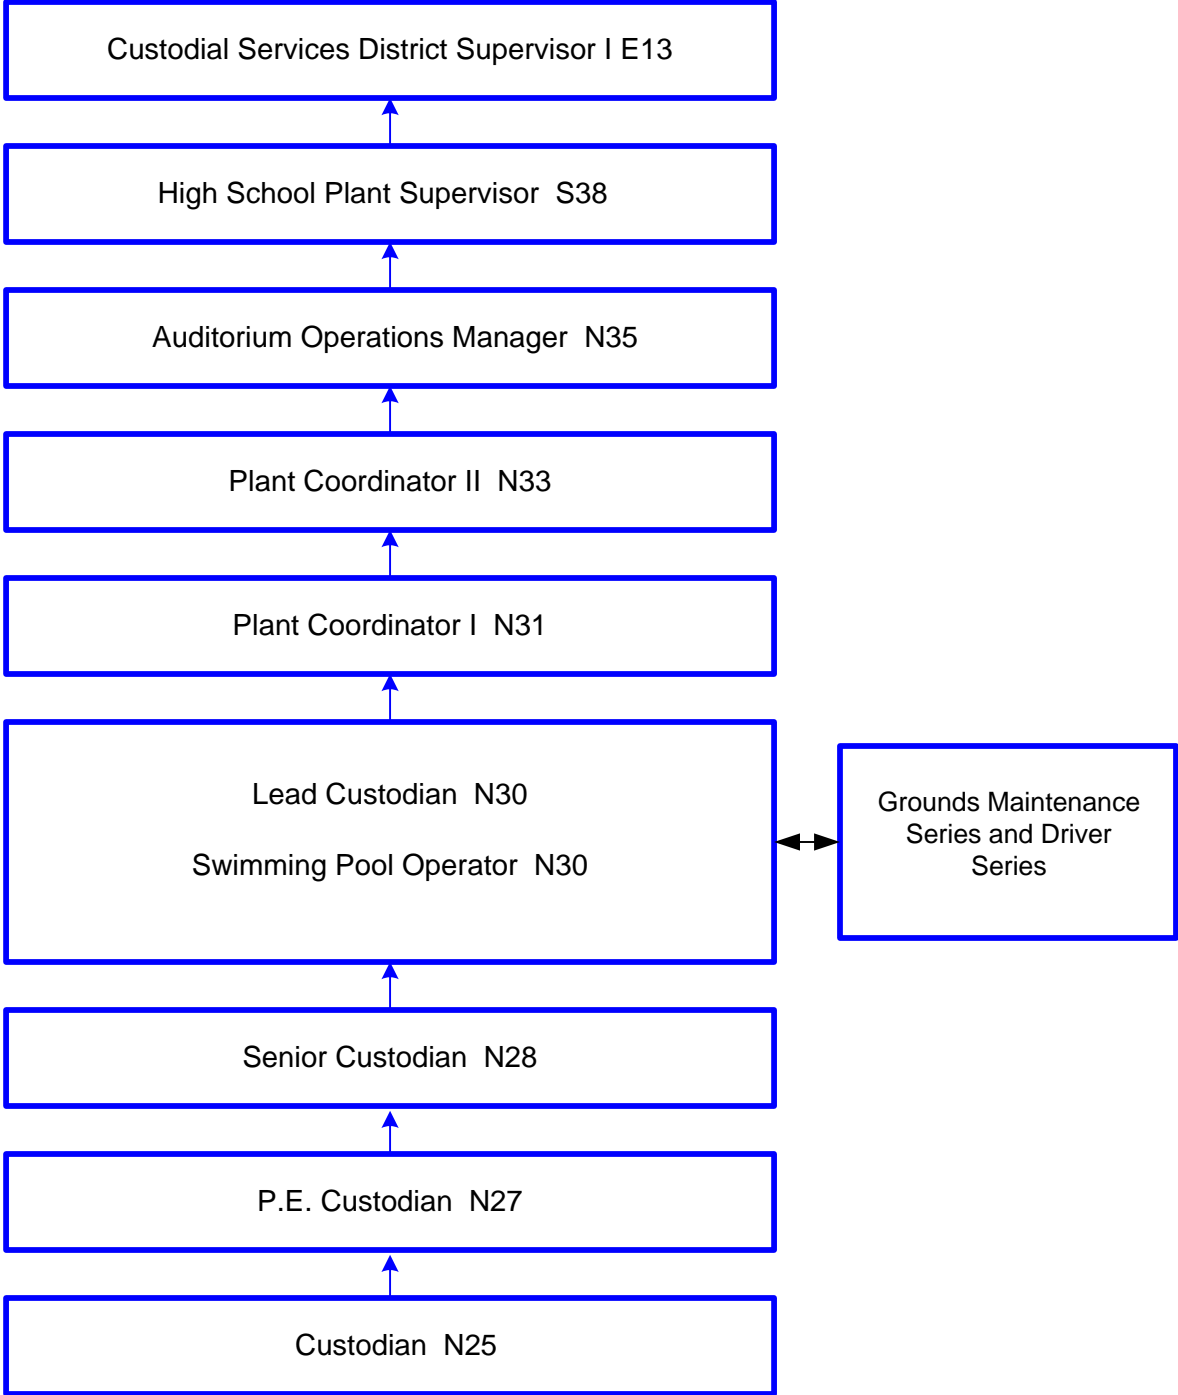

CUSTODIAL SERIES

Salary Schedule

- N (Operations Unit - SEIU 521)
- G (White Collar-CSEA 125)
- S (Supervisory)
- T (Confidential)
- E (Management)

* Job title also listed in other series.

Progression through the levels will vary for each individual depending on their education, training, experience and career goals. Some jobs may require a certificate, license or degree.